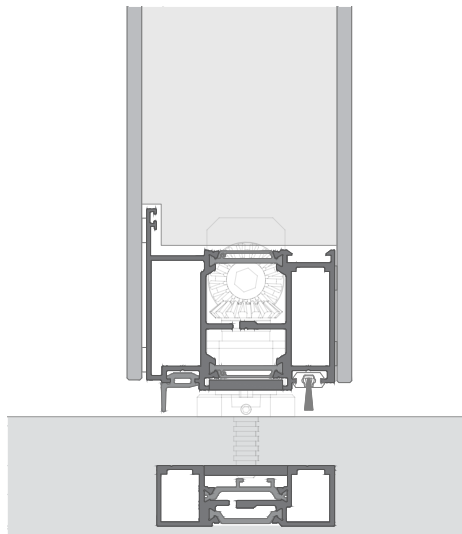

Threshold Variants

ZERO

The Zero variant is designed to be completely invisible, creating a minimalist aesthetic that emphasizes clean lines and a modern look. This option is ideal for contemporary architectural projects where a seamless, unobtrusive threshold is desired.