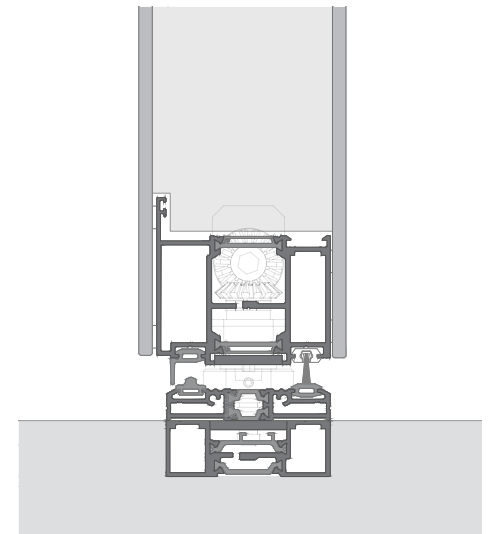

ALTA

The Alta variant combines strength with superior water protection. This threshold is crafted to withstand harsh conditions while maintaining a sleek, sophisticated appearance. It's perfect for projects that require a high level of durability and effective waterproofing without sacrificing visual appeal.