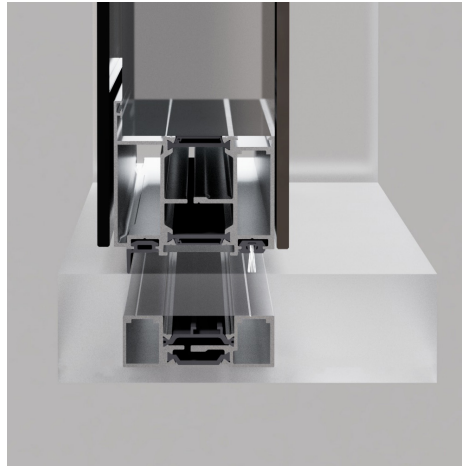

Threshold Variants

ZERO

The Zero variant is designed to be completely invisible, creating a minimalist aesthetic that emphasizes clean lines and a modern look. This option is ideal for contemporary architectural projects where a seamless, unobtrusive threshold is desired.