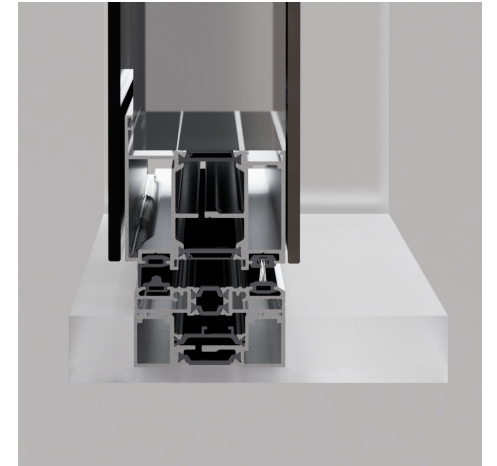

ALTA

The Alta variant combines strength with superior water protection. This threshold is crafted to withstand harsh conditions while maintaining a sleek, sophisticated appearance. It's perfect for projects that require a high level of durability and effective waterproofing without sacrificing visual appeal.