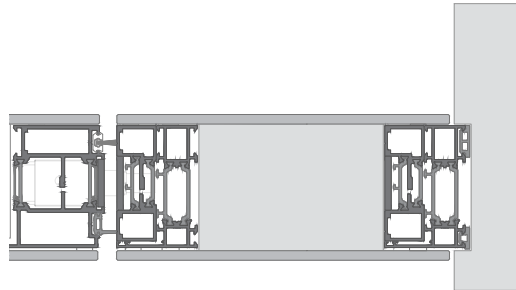

## INVISIBLE

Pivot doors with invisible frame enhanced with push and pull opening providing a refined touch of elegance while maintaining a clean, uninterrupted aesthetic. The invisible frame creates a minimalist look, allowing the door to appear as if it's floating within the wall.

### MONUMENTAL

The Monumental wall Frame adds a striking visual element to the entryway, making a bold statement that highlights the significance of the entrance. Its impressive design serves as a focal point, emphasizing the grandeur and importance of the space while enhancing the overall architectural impact.