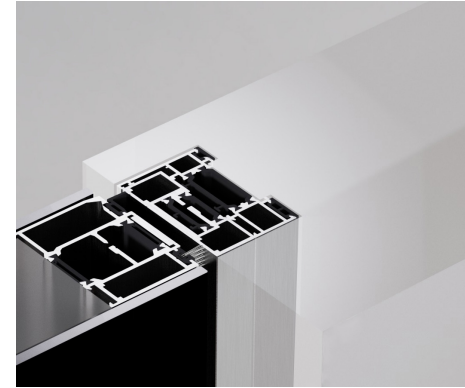

## INVISIBLE

Pivot doors with invisible frame enhanced with push and pull opening providing a refined touch of elegance while maintaining a clean, uninterrupted aesthetic. The invisible frame creates a minimalist look, allowing the door to appear as if it's floating within the wall.

## Wall Frame Variants

### MONUMENTAL

The Monumental wall Frame adds a striking visual element to the entryway, making a bold statement that highlights the significance of the entrance. Its impressive design serves as a focal point, emphasizing the grandeur and importance of the space while enhancing the overall architectural impact.

### INVISIBLE

The Invisible wall Frame achieves an elegant, minimalist aesthetic by emphasizing clean lines and a modern look. It enhances spatial flow and visual harmony by eliminating visible hardware, creating a seamless transition between door and wall.