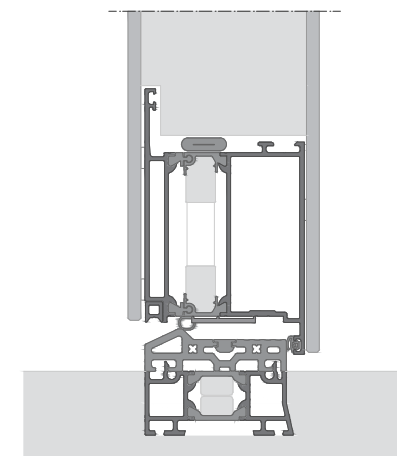

ALTA

The Alta threshold is crafted to withstand harsh conditions while maintaining a sleek, sophisticated appearance. It's perfect for projects that require a high level of durability and effective waterproofing without sacrificing visual appeal.