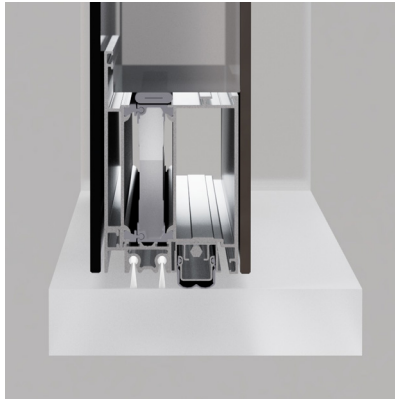

Threshold Variants

ZERO

The Zero variant is designed to be completely invisible, creating a minimalist aesthetic that emphasizes clean lines and a modern look. Ideal for contemporary architectural projects where a seamless option is ideal for contemporary architectural projects where a seamless, unobtrusive threshold is desired.