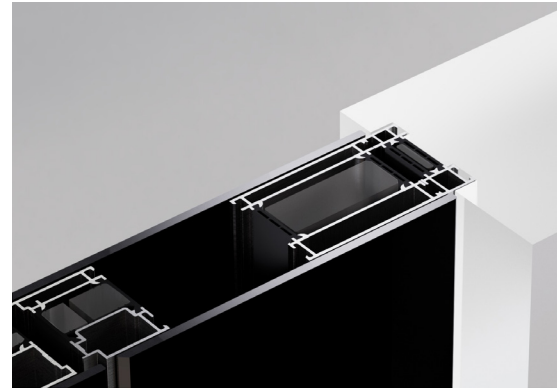

# Opening Variants

**INSIDE LEFT** Hinged doors designed with an inside left opening exude a refined presence while ensuring seamless integration into your space. Doors are complemented by top-quality hinges that are fully adjustable in three axes, guaranteeing a smooth and silent operation.

**INSIDE RIGHT** Experience unparalleled sophistication with our hinged doors, designed with an inside right opening to seamlessly integrate into your space. These doors make a striking statement, combining refined elegance with practical functionality.

# Wall & Ceiling Frame Variants

## MONUMENTAL

The Monumental wall Frame adds a striking visual element to the entryway, making a bold statement that highlights the significance of the entrance. Its impressive design serves as a focal point, emphasizing the grandeur and importance of the space while enhancing the overall architectural impact.