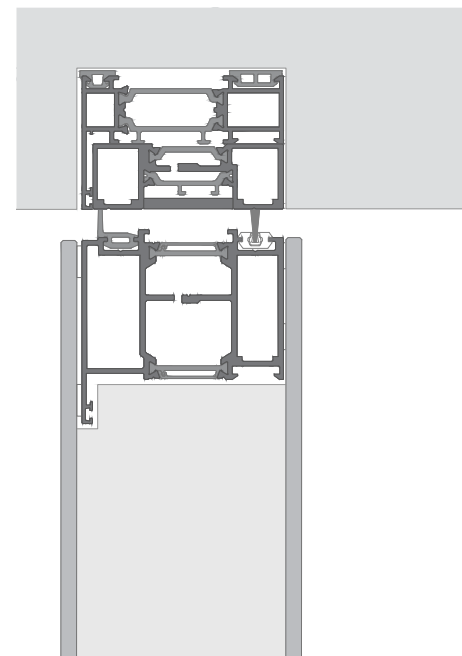

### INVISIBLE

The Invisible wall Frame achieves an elegant, minimalist aesthetic by emphasizing clean lines and a modern look. It enhances spatial flow and visual harmony by eliminating visible hardware, creating a seamless transition between door and wall.

# Ceiling Frame Variants

## MONUMENTAL

The Monumental Ceiling Frame adds a striking visual element to the entryway, making a bold statement that highlights the significance of the entrance. Its impressive design serves as a focal point, emphasizing the grandeur and importance of the space while enhancing the overall architectural impact.

## INVISIBLE

The Invisible ceiling Frame achieves an elegant, minimalist aesthetic by emphasizing clean lines and a modern look. It enhances spatial flow and visual harmony by eliminating visible hardware, creating a seamless transition between door and ceiling.