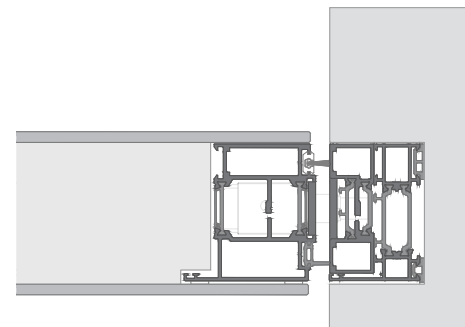

INVISIBLE

The Invisible wall Frame achieves an elegant, minimalist aesthetic by emphasizing clean lines and a modern look. It enhances spatial flow and visual harmony by eliminating visible hardware, creating a seamless transition between door and wall.