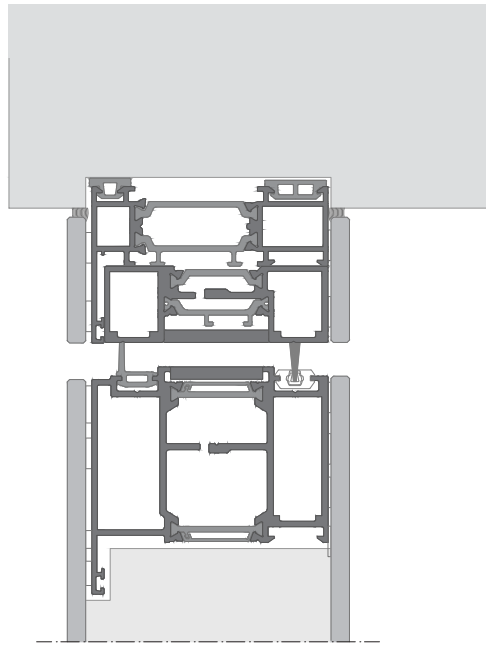

### MONUMENTAL

The Monumental wall Frame adds a striking visual element to the entryway, making a bold statement that highlights the significance of the entrance. Its impressive design serves as a focal point, emphasizing the grandeur and importance of the space while enhancing the overall architectural impact.

### INVISIBLE

The Invisible wall Frame achieves an elegant, minimalist aesthetic by emphasizing clean lines and a modern look. It enhances spatial flow and visual harmony by eliminating visible hardware, creating a seamless transition between door and wall.

## MONUMENTAL

The Monumental Ceiling Frame adds a striking visual element to the entryway, making a bold statement that highlights the significance of the entrance. Its impressive design serves as a focal point, emphasizing the grandeur and importance of the space while enhancing the overall architectural impact.