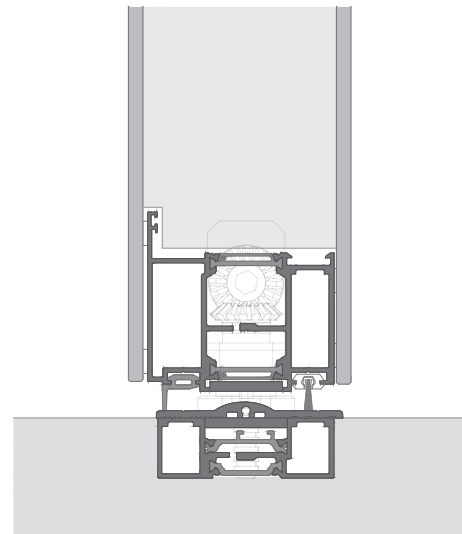

MIDIA

The Mida threshold provides a solid, robust option that excels in both performance and durability. Its design ensures excellent waterproofing, making it suitable for areas where weather resistance is needed without compromising on style.