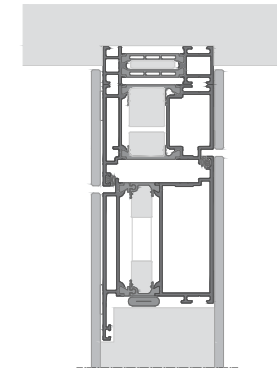

MONUMENTAL

The Monumental ceiling Frame achieves an elegant, minimalist aesthetic by emphasizing clean lines and a modern look. It enhances spatial flow and visual harmony by eliminating visible hardware, creating a seamless transition between door and ceiling.