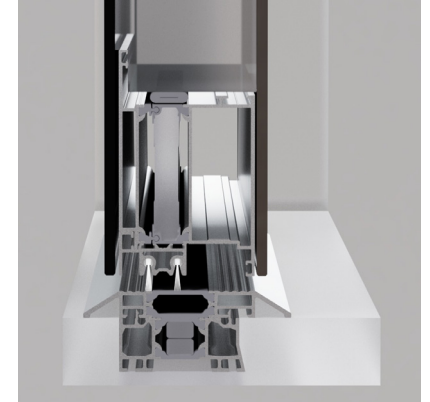

ALTA+

The Alta+ threshold ensures high durability and effective waterproofing. Additionally, the Alta+ is engineered to facilitate smooth mobility, ensuring easy movement in and out.