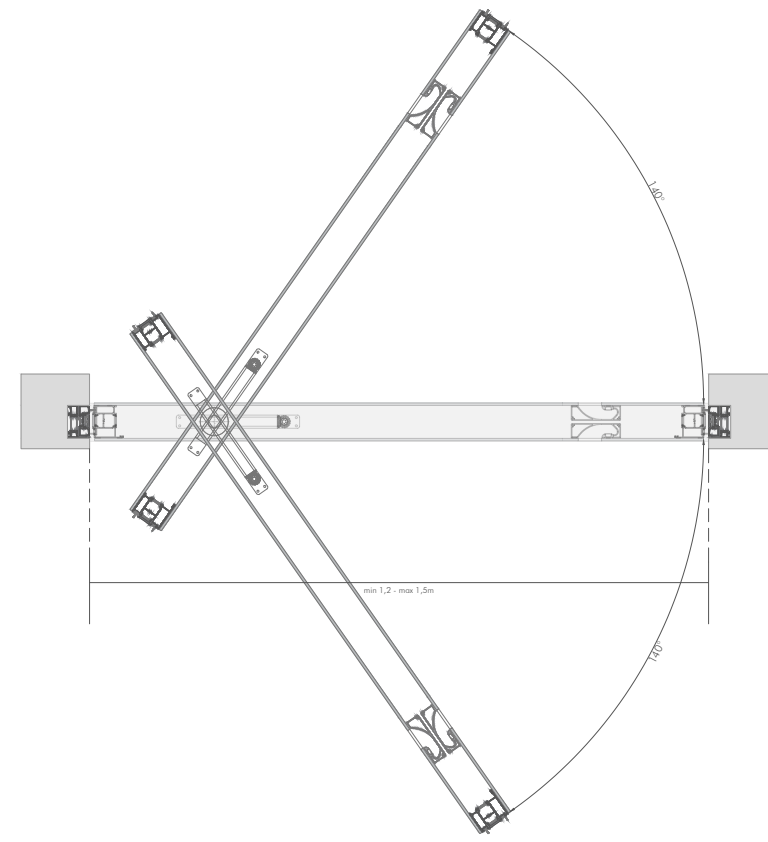

Opening Details

MONUMENTAL

Pivot doors with a monumental frame offer a sophisticated push and pull opening solution, combining architectural elegance with practical functionality. Doors are complemented by a soft-closing option that ensures a smooth and silent operation.

INVISIBLE

Pivot doors with invisible frame enhanced with push and pull opening providing a refined touch of elegance while maintaining a clean, uninterrupted aesthetic. The invisible frame creates a minimalist look, allowing the door to appear as if it's floating within the wall.