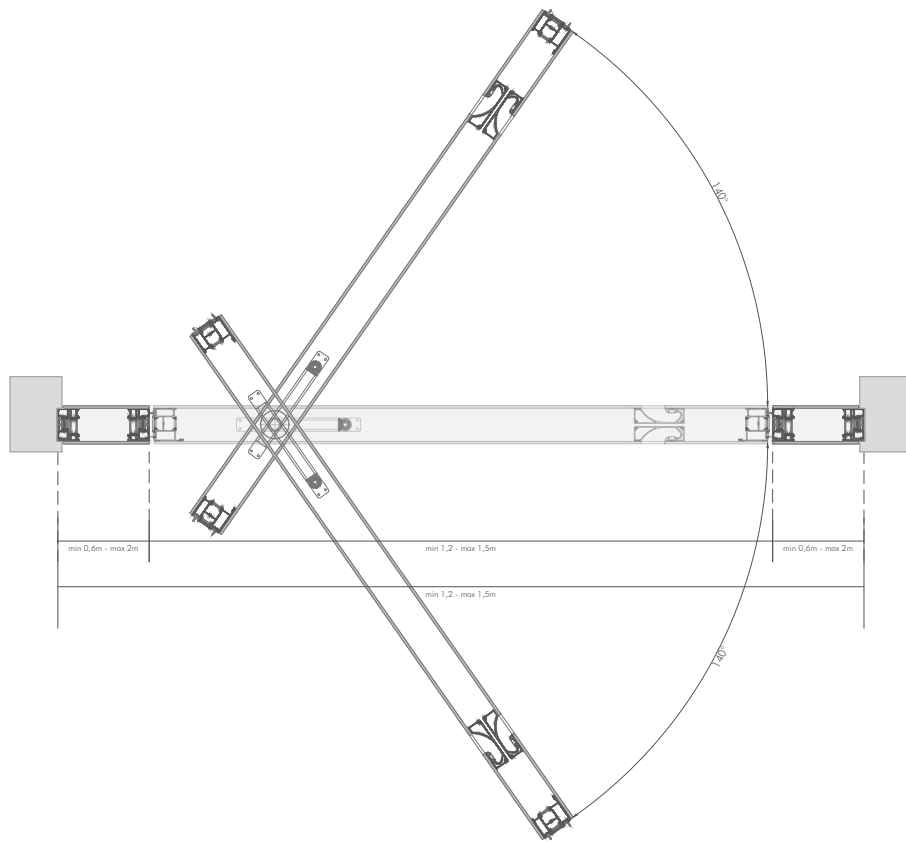

Opening Details

MONUMENTAL

Pivot doors with a monumental frame offer a sophisticated push and pull opening solution, combining architectural elegance with practical functionality. Doors are complemented by a soft-closing option that ensures a smooth and silent operation.

INVISIBLE

Pivot doors with invisible frame enhanced with push and pull opening providing a refined touch of elegance while maintaining a clean, uninterrupted aesthetic. The invisible frame creates a minimalist look, allowing the door to appear as if it's floating within the wall.