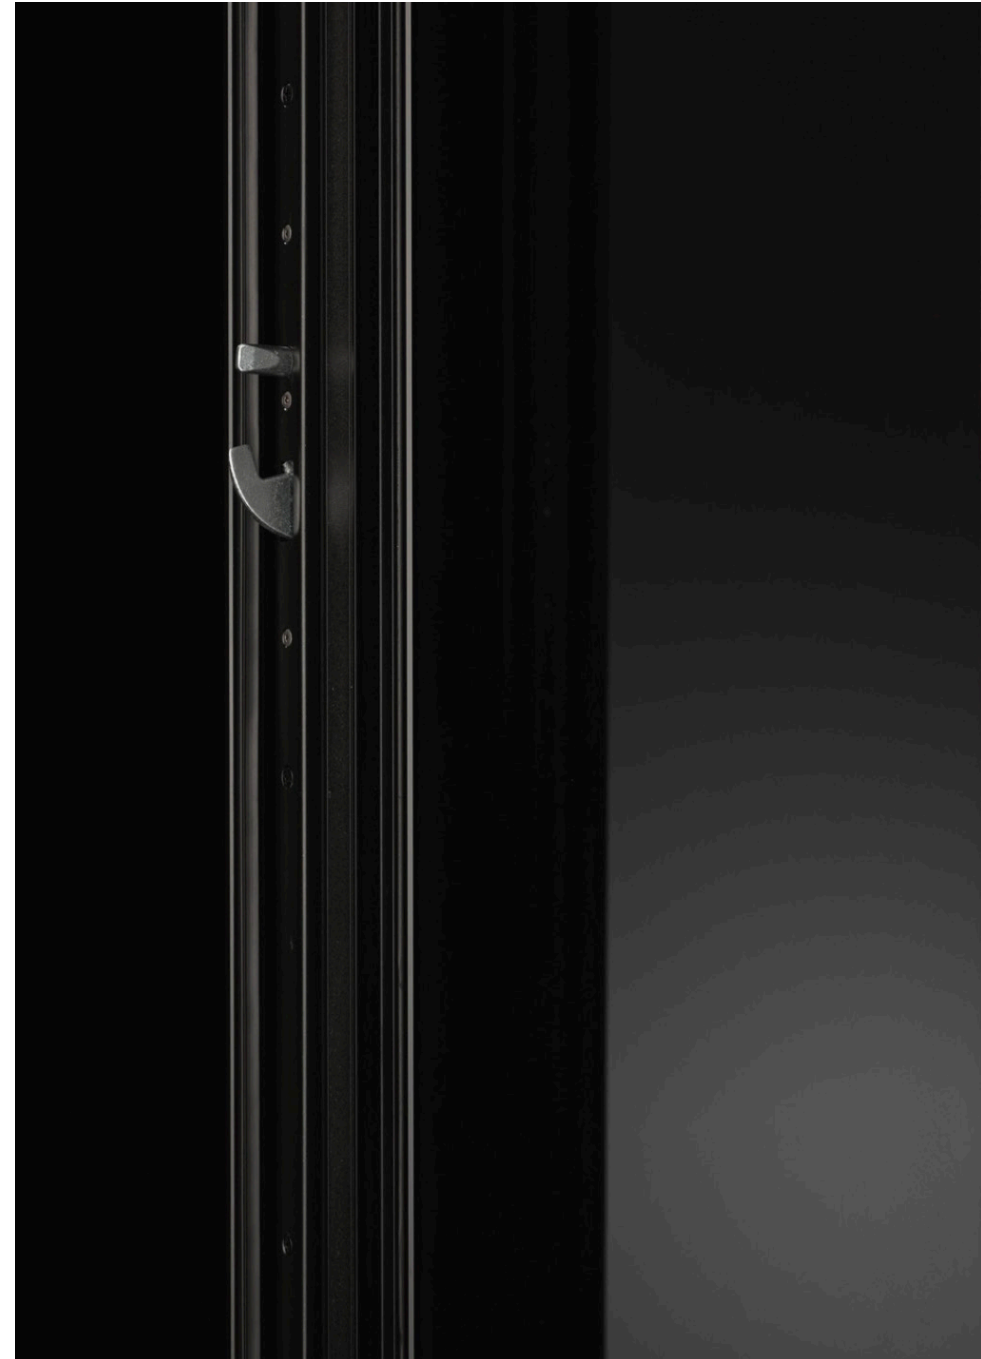

Multi Locking System

ADVANCED SECURITY WITH BESPOKE CUSTOM-BUILD DESIGN.

By securing the door at multiple points along the frame, this system enhances safety and durability while maintaining a clean, contemporary aesthetic.

Its discreet hardware integrates seamlessly with the door, providing robust protection without compromising on style.

Ideal for modern interiors, this locking solution ensures peace of mind and a sophisticated appearance, making it the perfect choice for discerning clients who value both form and function.