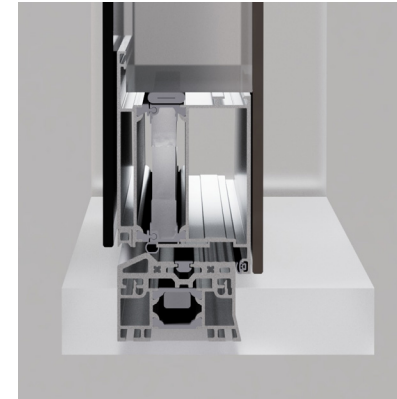

ALTA

The Alta threshold is crafted to withstand harsh conditions while maintaining a sleek, sophisticated appearance. It's perfect for projects that require a high level of durability and effective waterproofing without sacrificing visual appeal.