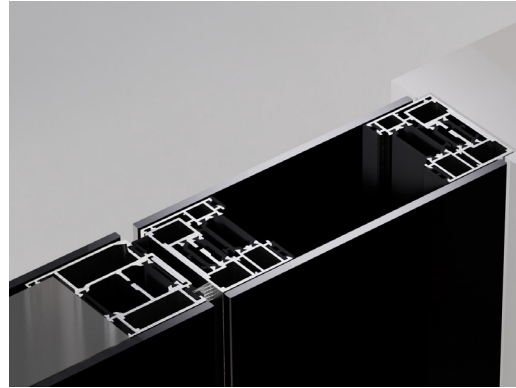

## MONUMENTAL

Pivot doors with a monumental frame offer a sophisticated push and pull opening solution, combining architectural elegance with practical functionality. Doors are complemented by a soft-closing option that ensures a smooth and silent operation.

## INVISIBLE

Pivot doors with invisible frame enhanced with push and pull opening providing a refined touch of elegance while maintaining a clean, uninterrupted aesthetic. The invisible frame creates a minimalist look, allowing the door to appear as if it's floating within the wall.

### MONUMENTAL

The Monumental wall Frame adds a striking visual element to the entryway, making a bold statement that highlights the significance of the entrance. Its impressive design serves as a focal point, emphasizing the grandeur and importance of the space while enhancing the overall architectural impact.