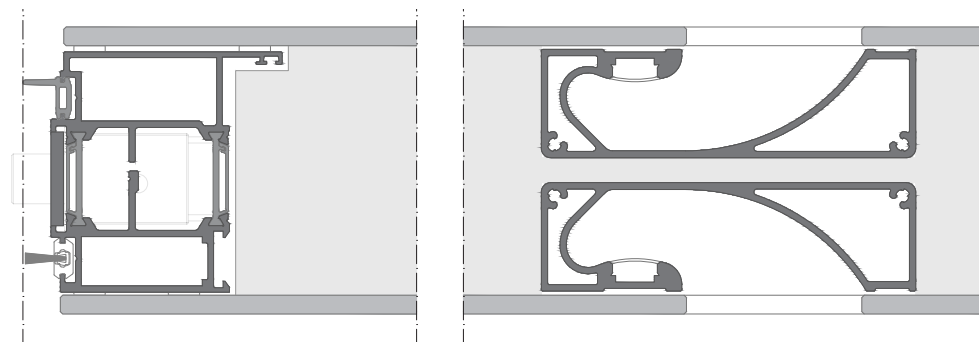

Illuminated Recessed Handle

LUMINA

The Lumina handle from the Zerro Collection embodies the ultimate combination of minimalist design and modern elegance. This recessed, illuminated handle is a masterpiece that blends seamlessly with the door's architecture, offering a sophisticated glow that elevates any entryway.