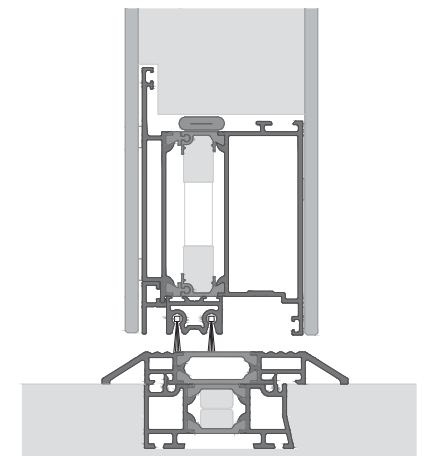

ALTA+

The Alta+ threshold ensures high durability and effective waterproofing. Additionally, the Alta+ is engineered to facilitate smooth mobility, ensuring easy movement in and out.