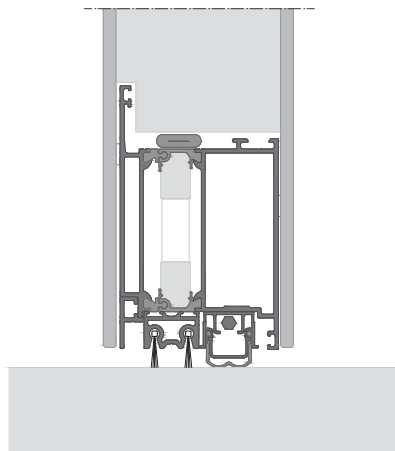

Threshold Variants

ZERO

The Zero variant is designed to be completely invisible, creating a minimalist aesthetic that emphasizes clean lines and a modern look. Ideal for contemporary architectural projects where a seamless option is ideal for contemporary architectural projects where a seamless, unobtrusive threshold is desired.