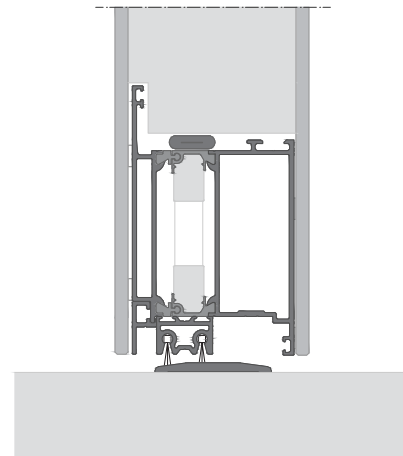

MIDIA

The Mida threshold provides a solid, robust option that excels in both performance and durability. Its design ensures excellent waterproofing, making it suitable for areas where weather resistance is needed without compromising on style.