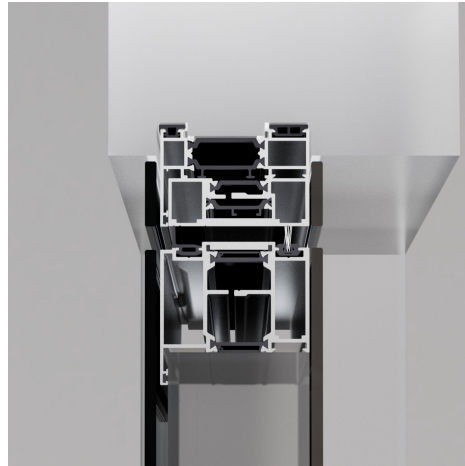

### MONUMENTAL

The Monumental wall Frame adds a striking visual element to the entryway, making a bold statement that highlights the significance of the entrance. Its impressive design serves as a focal point, emphasizing the grandeur and importance of the space while enhancing the overall architectural impact.

### INVISIBLE

The Invisible wall Frame achieves an elegant, minimalist aesthetic by emphasizing clean lines and a modern look. It enhances spatial flow and visual harmony by eliminating visible hardware, creating a seamless transition between door and wall.

## MONUMENTAL

The Monumental Ceiling Frame adds a striking visual element to the entryway, making a bold statement that highlights the significance of the entrance. Its impressive design serves as a focal point, emphasizing the grandeur and importance of the space while enhancing the overall architectural impact.