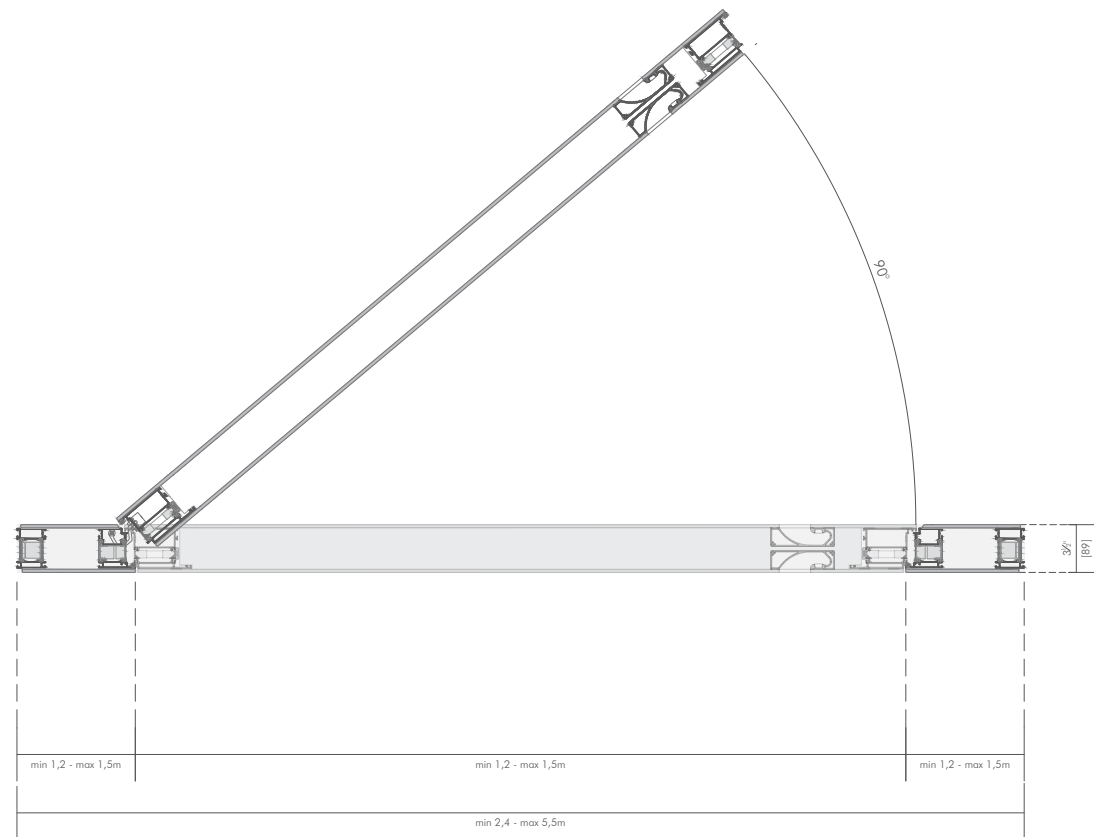

Experience the blend of innovation and style with the Hinged Door from Zerro Collection, here security meets elegance.

MONUMENTAL

The grandeur of the monumental frame adds a striking visual element to the entryway, making a bold statement that underscores the importance of the entrance. Its robust construction and refined design contribute to a powerful first impression.

Opening Variants

INSIDE LEFT Hinged doors designed with an inside left opening exude a refined presence while ensuring seamless integration into your space. Doors are complemented by top-quality hinges that are fully adjustable in three axes, guaranteeing a smooth and silent operation.