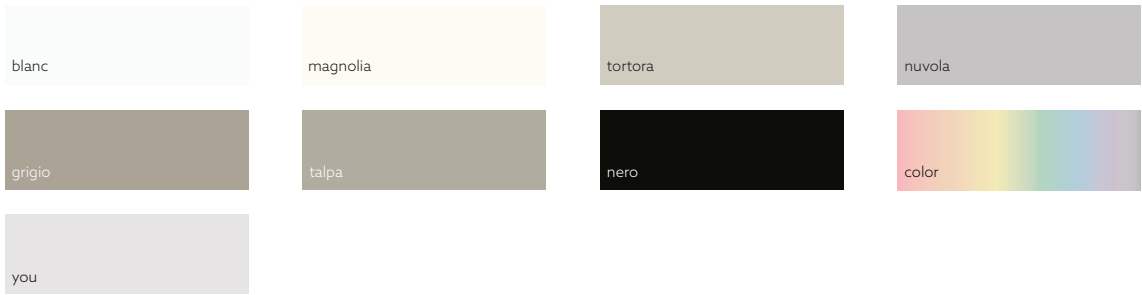

Finishes

FRAME PROFILIO

VETRI (GLASS)

LACCATO (LACQUERED)

Hinged Door

Frame Variants

TIMELESS MASTERPIECE OF SECURITY AND CRAFTSMANSHIP.

Designed to enhance the aesthetic appeal of any space, the Zerro collection offers highly secured entry doors that combine cutting-edge technology with timeless sophistication.