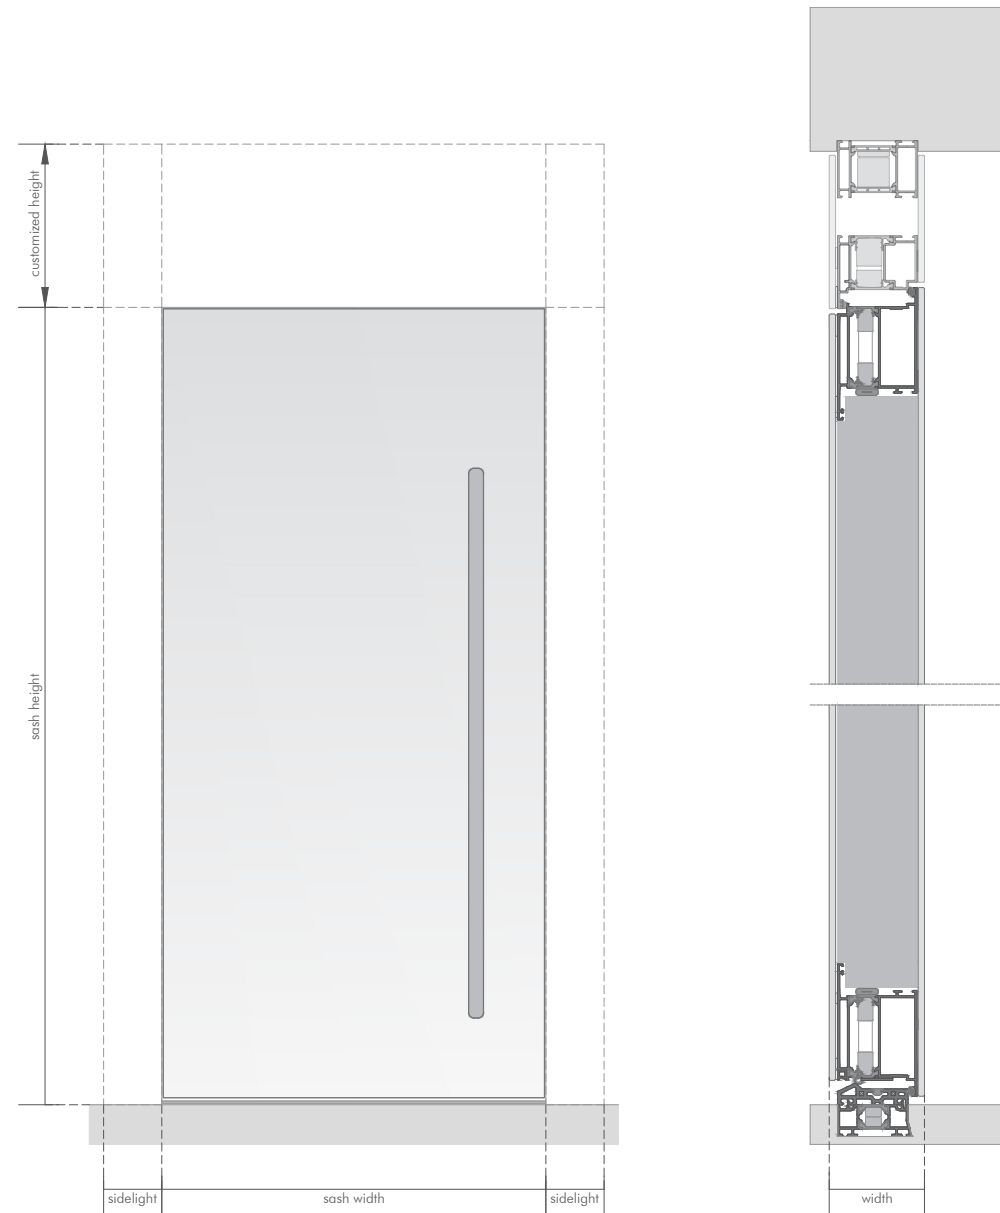

Frame Variants

TIMELESS MASTERPIECE OF SECURITY AND CRAFTSMANSHIP.

Designed to enhance the aesthetic appeal of any space, the Zerro collection offers highly secured entry doors that combine cutting-edge technology with timeless sophistication.

The minimalist design of our hinged doors highlights the quality materials and craftsmanship, creating an elegant and refined appearance. Equipped with the finest concealed hinges on the market, hinged doors maintain the highest quality standards, ensuring smooth operation and enduring durability.

Adding to its allure, the **LUMINA HANDLE** exemplifies the ultimate in minimalist design and modern elegance. This recessed, illuminated handle seamlessly integrates with the door's architecture, casting a sophisticated glow that enhances any entryway.

Experience the blend of innovation and style with the Hinged Door from Zerro Collection, here security meets elegance.

MONUMENTAL

The grandeur of the monumental frame adds a striking visual element to the entryway, making a bold statement that underscores the importance of the entrance. Its robust construction and refined design contribute to a powerful first impression.