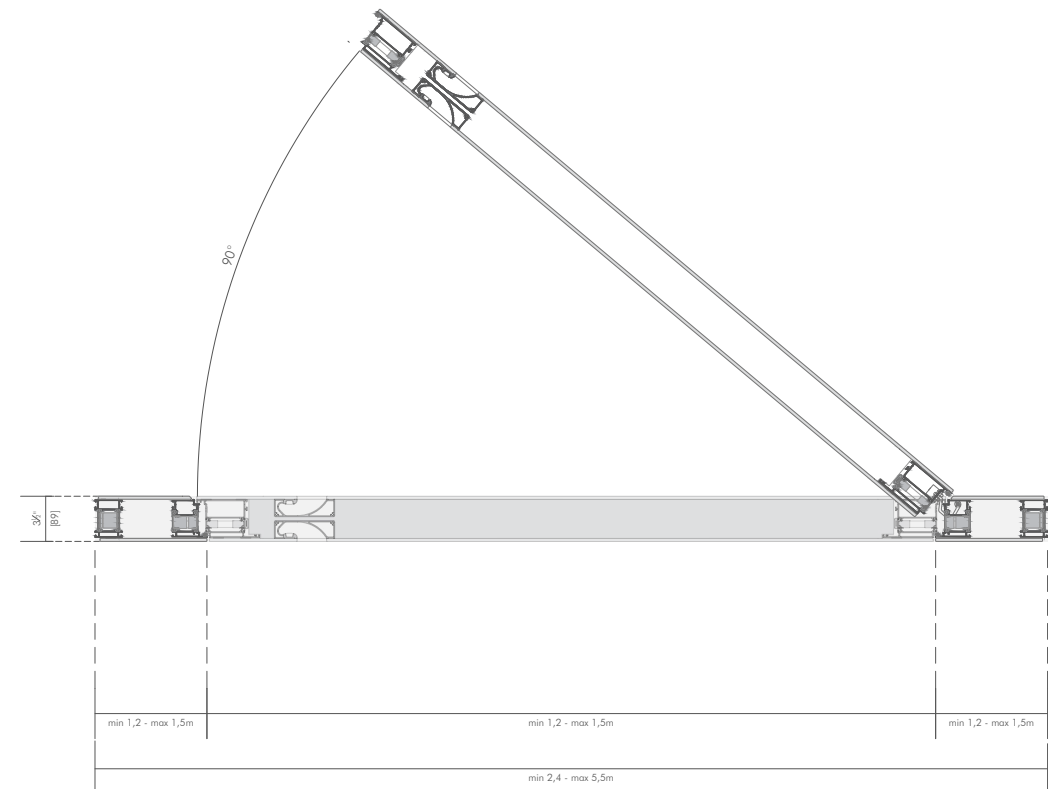

INSIDE RIGHT Experience unparalleled sophistication with our hinged doors, designed with an inside right opening to seamlessly integrate into your space. These doors make a striking statement, combining refined elegance with practical functionality.