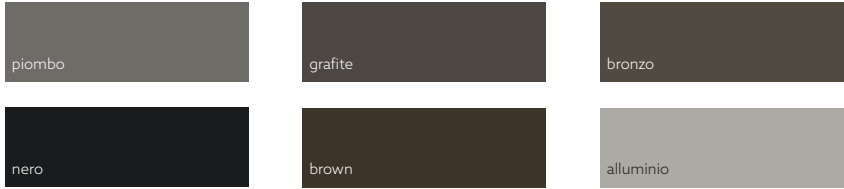

Finishes

FRAME PROFILIO