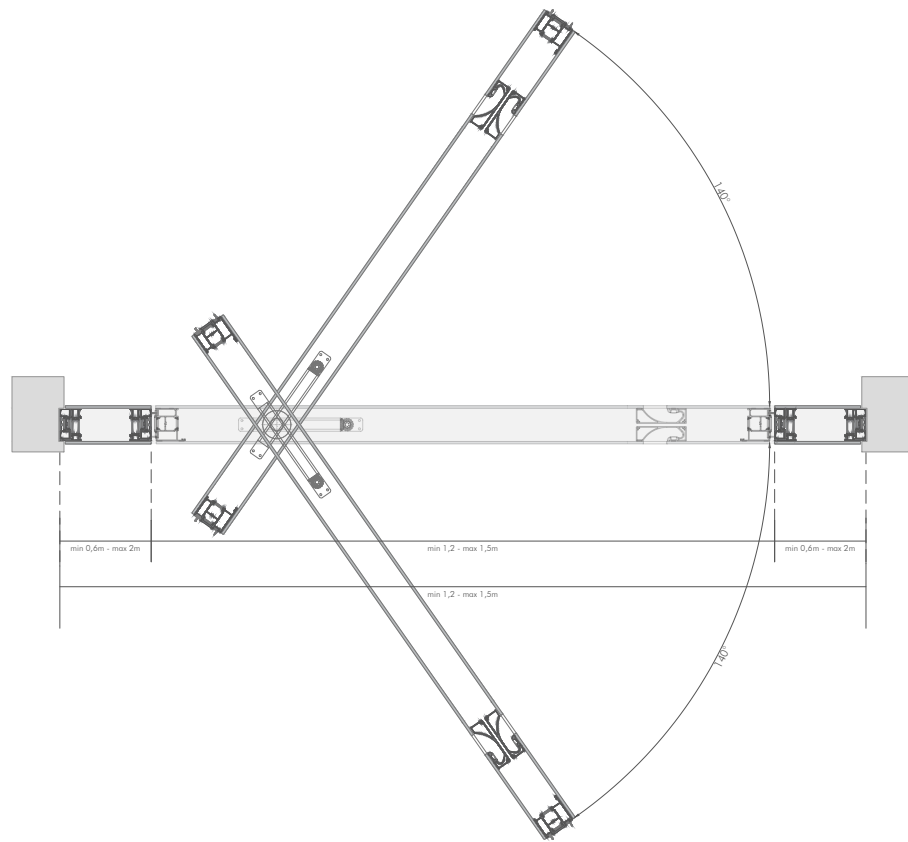

Opening Details

MONUMENTAL

Pivot doors with a monumental frame offer a sophisticated push and pull opening solution, combining architectural elegance with practical functionality. Doors are complemented by a soft-closing option that ensures a smooth and silent operation.