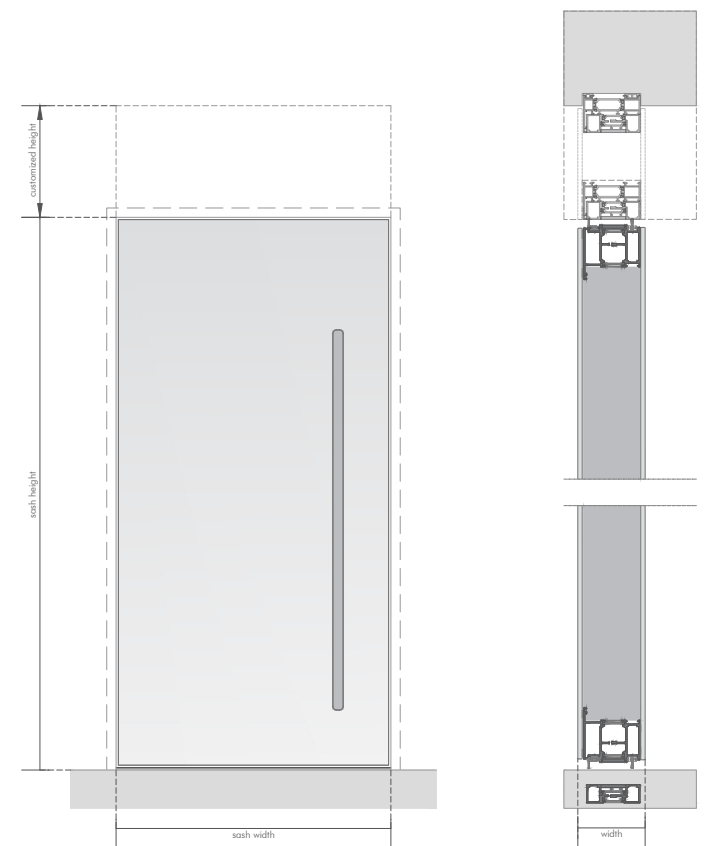

INVISIBLE

The invisible frame allows a sleek, uninterrupted appearance where the door blends seamlessly with the wall. This design creates a minimalist aesthetic, emphasizing clean lines and a modern look.