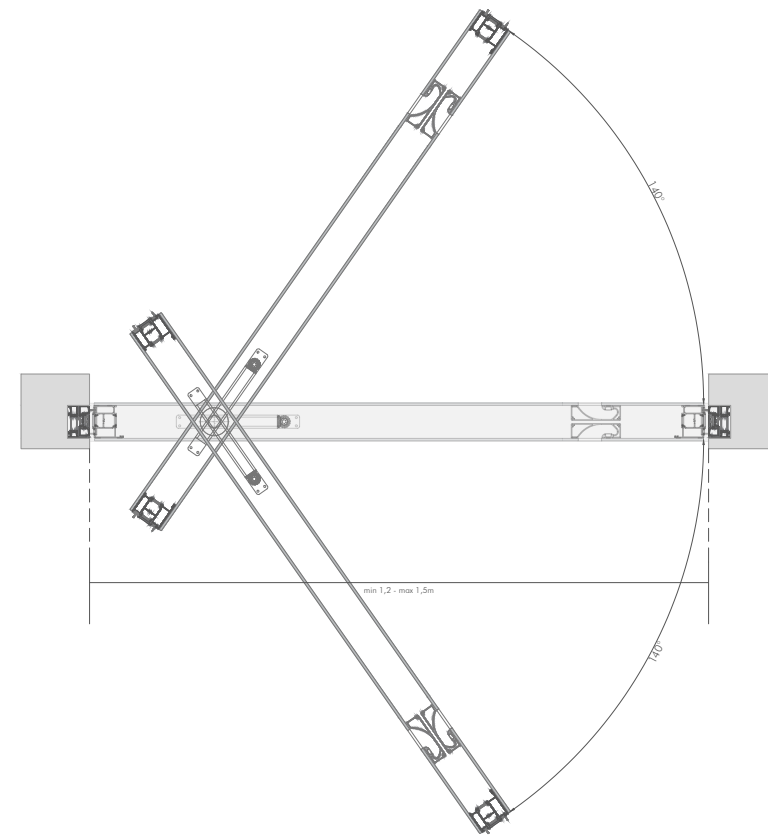

INVISIBLE

Pivot doors with invisible frame enhanced with push and pull opening providing a refined touch of elegance while maintaining a clean, uninterrupted aesthetic. The invisible frame creates a minimalist look, allowing the door to appear as if it's floating within the wall.