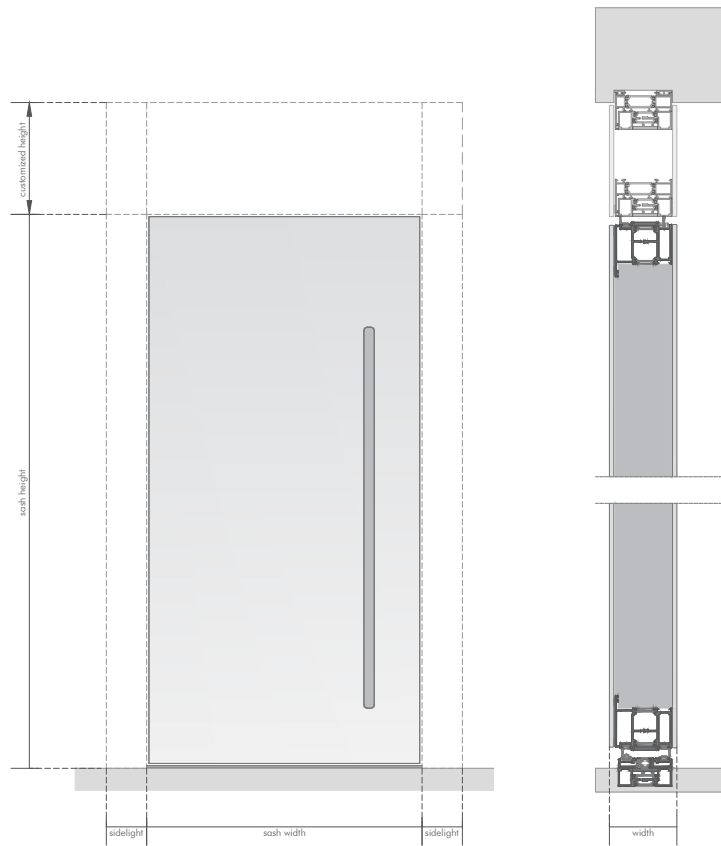

Frame Variants

WHERE PIVOT DOORS ACHIEVE ULTIMATE SECURITY AND MINIMALISM.

Crafted to enhance the aesthetic appeal of any space, these doors offer highly secured entryways that combine cutting-edge technology with timeless sophistication.

The minimalist design of our pivot doors highlights the quality materials and craftsmanship, creating an elegant and refined appearance. Equipped with advanced pivot mechanisms, these doors maintain the highest quality

standards, ensuring smooth operation and enduring durability.

Adding to their allure, the Lumina Handle exemplifies the ultimate in minimalist design and modern elegance. This recessed, illuminated handle seamlessly integrates with the door's architecture, casting a sophisticated glow that enhances any entryway. Experience the blend of innovation and style with the Pivot Doors from the Zerro Collection, where security meets elegance.

MONUMENTAL

The grandeur of the monumental frame adds a striking visual element to the entryway, making a bold statement that underscores the importance of the entrance. Its robust construction and refined design contribute to a powerful first impression.