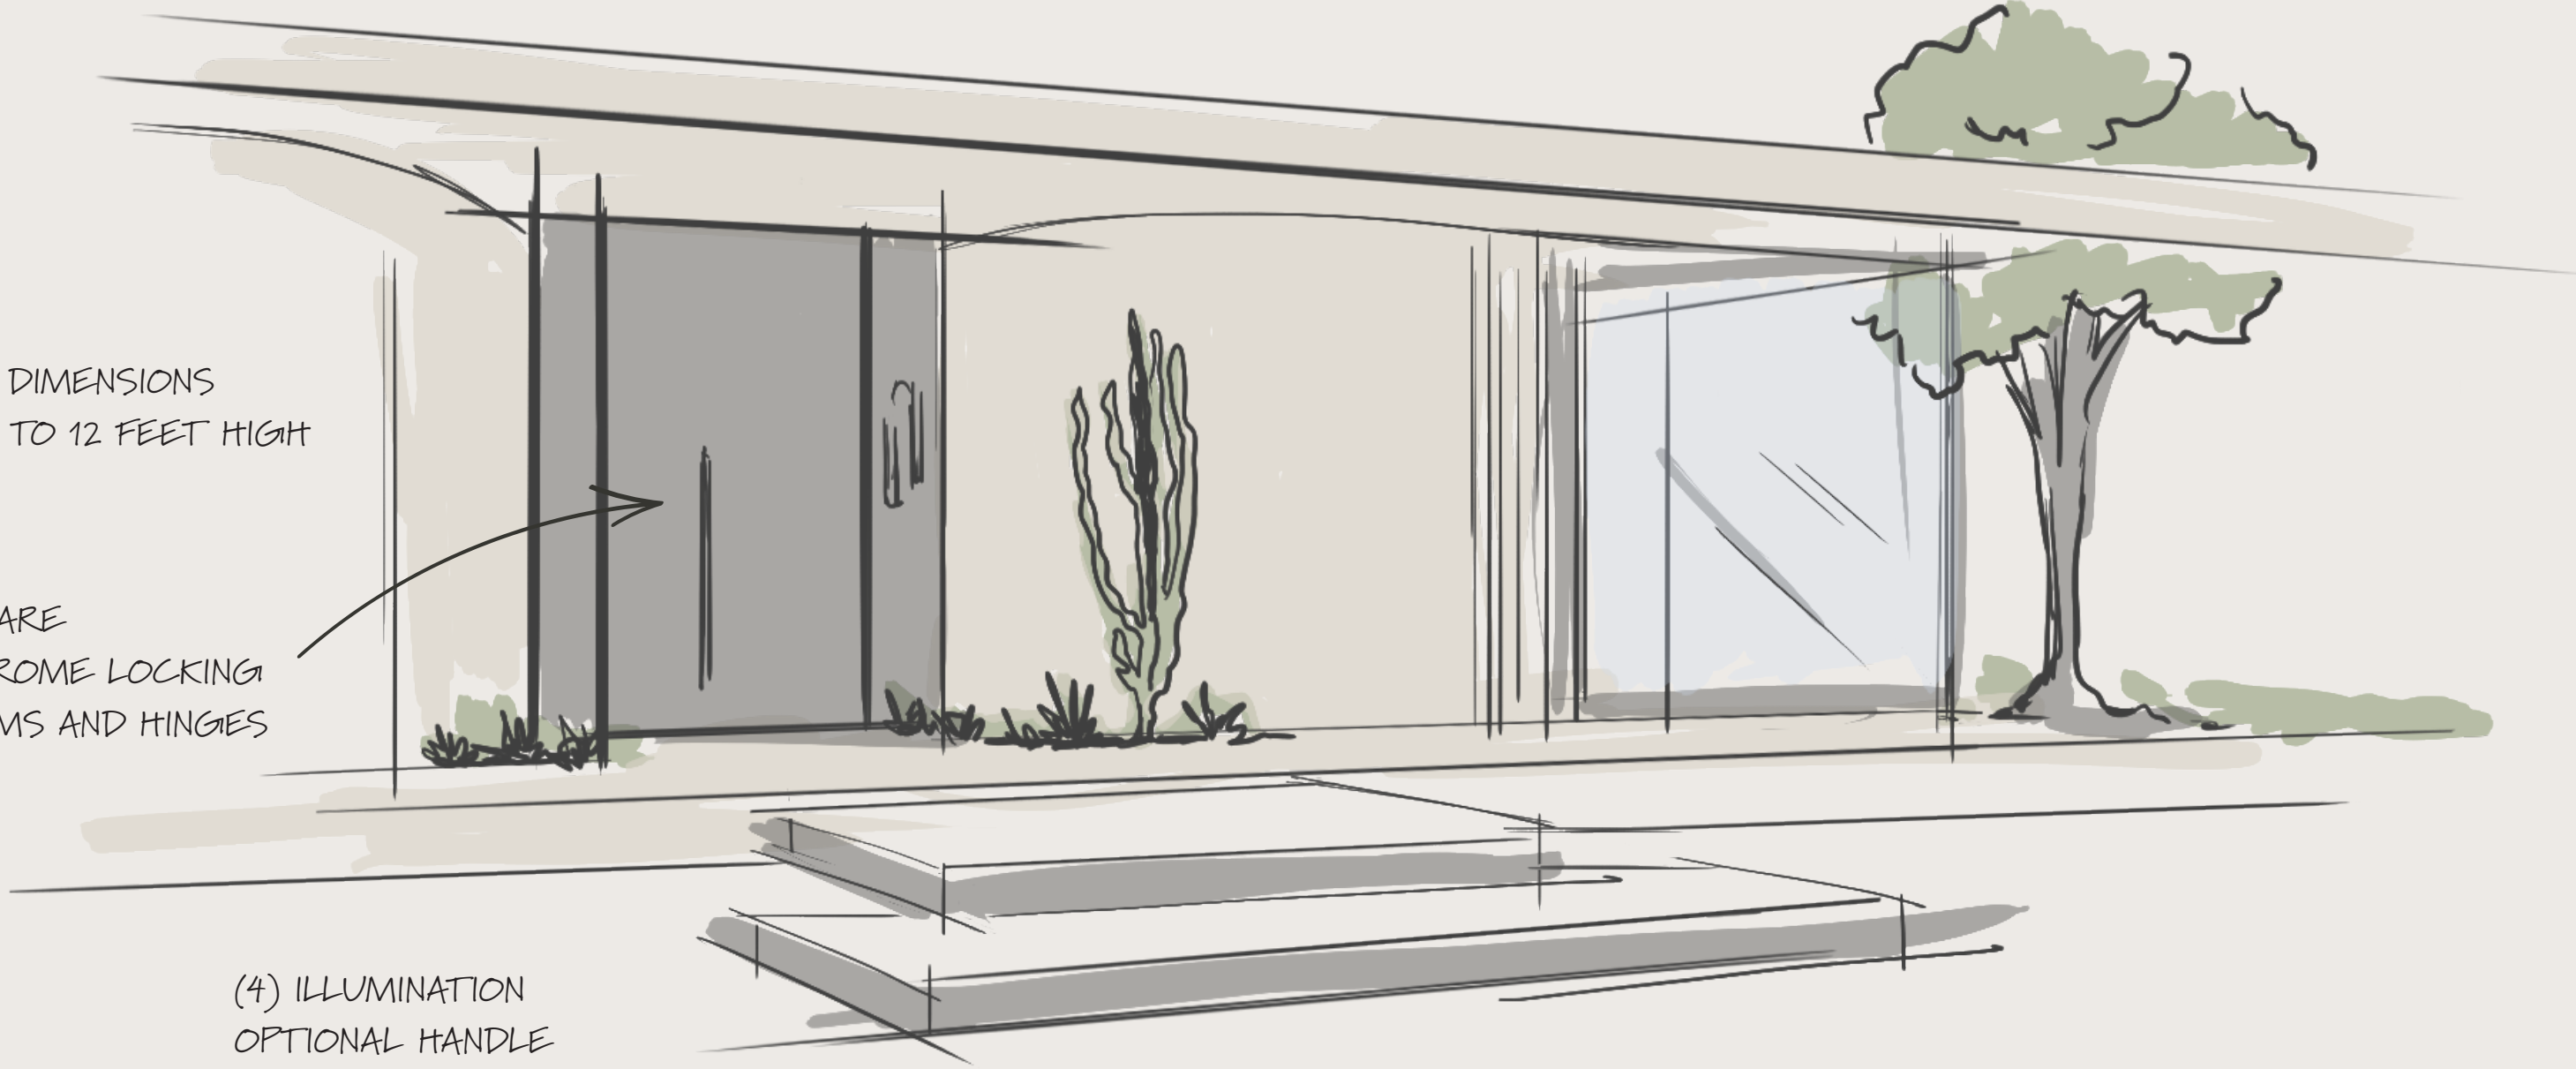

Each ARRIVARRI door is designed to blend seamlessly into the entryway. Every bespoke project is punctuated by flush mounting frames, hidden hardware, uninterrupted lines and strategic illumination.

SPECIFICATIONS

MATERIALS₁

Our doors are clad inside and out with tempered glass and powder-coated aluminum, offering the foremost in security, longevity and contemporary elegance.

DIMENSIONS₂

Spacious rooms with high ceilings, majestic villas, castles and masterpieces of modern architecture demand an entryway that is larger than life.

HARDWARE₃

Your door's Hinges, Locks and Thresholds are each engineered to operate seamlessly with your project specs. Add personal details that make your entryway unique.

ILLUMINATION₄

As night casts its shadow upon your entryway, subtle LED features redefine your entryway, offering safe passage and unmistakable style.

(1) MATERIALS
CARBON FIBER, TEMPERED GLASS,
POWDER-COATED ALUMINUM

(2) DIMENSIONS
UP TO 12 FEET HIGH

(3) HARDWARE
BLACK CHROME LOCKING
MECHANISMS AND HINGES

(4) ILLUMINATION
OPTIONAL HANDLE
AND THRESHOLD LEDS